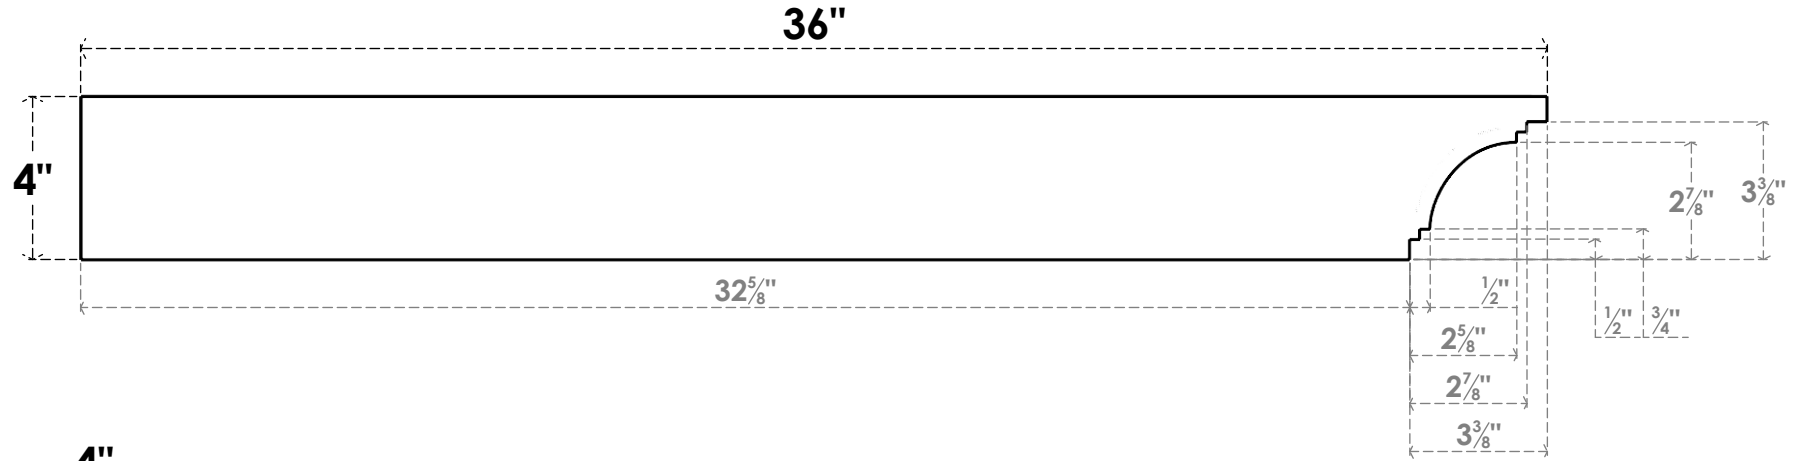

ITEM NUMBER: RFTURO040X04000X36000X004PEC00RCPR

4"W X 4"H X 36"L TIMBERTHANE ROUGH CEDAR PESCADERO FAUX WOOD OPEN RAFTER TAIL, 4"L END, PRIMED TAN

SIDE PROFILE

FRONT PROFILE

ISOMETRIC

GENERATED DATE : 03/02/2023