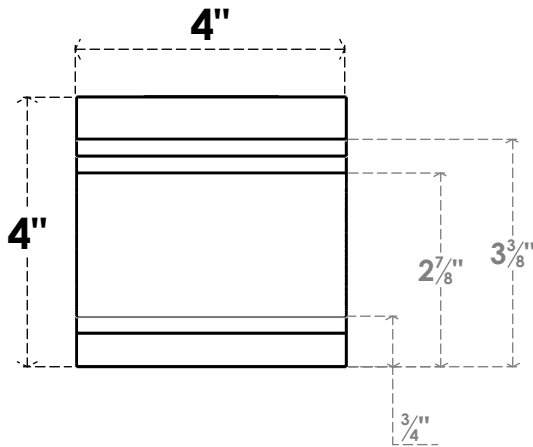

ITEM NUMBER: RFTURO040X04000X36000X004PEC00RCPR

4"W X 4"H X 36"L TIMBERTHANE ROUGH CEDAR PESCADERO FAUX WOOD OPEN RAFTER TAIL, 4"L END, PRIMED TAN

SIDE PROFILE

FRONT PROFILE

ISOMETRIC

GENERATED DATE : 03/02/2023